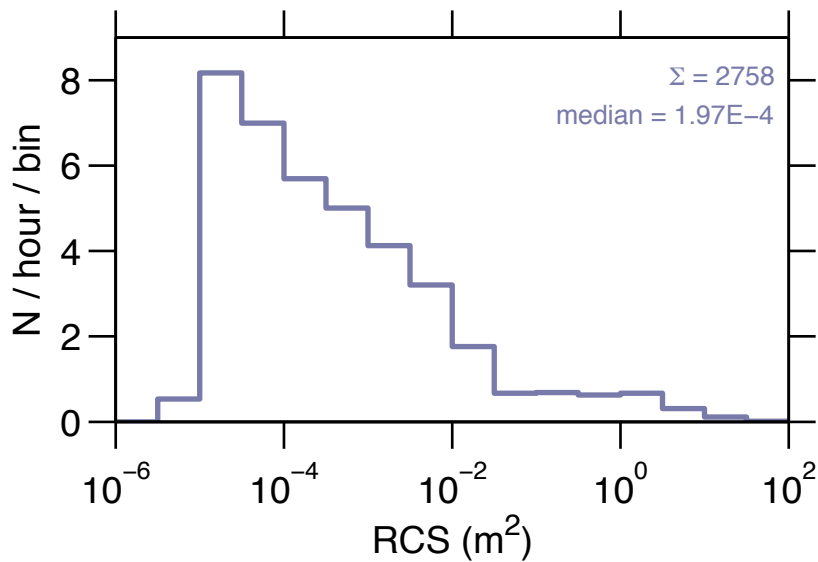

2007 Oct 22, 00  
- Oct 24, 24 UT

2008 Oct 28, 09  
 - Oct 30, 09 UT

steffeS  
 Altitude zone  
 706 - 1047 km

2006 Mar 18, 00  
 - Mar 22, 24 UT

steffeS  
 Altitude zone  
 706 - 1047 km

2007 Oct 22, 00  
 - Oct 24, 24 UT

IPY  
 Altitude zone  
 706 - 1047 km

2008 Oct 28, 09  
- Oct 30, 09 UT

2008 Oct 28, 09  
- Oct 30, 09 UT

2006 Mar 18, 00  
- Mar 22, 24 UT

2007 Oct 22, 00  
- Oct 24, 24 UT