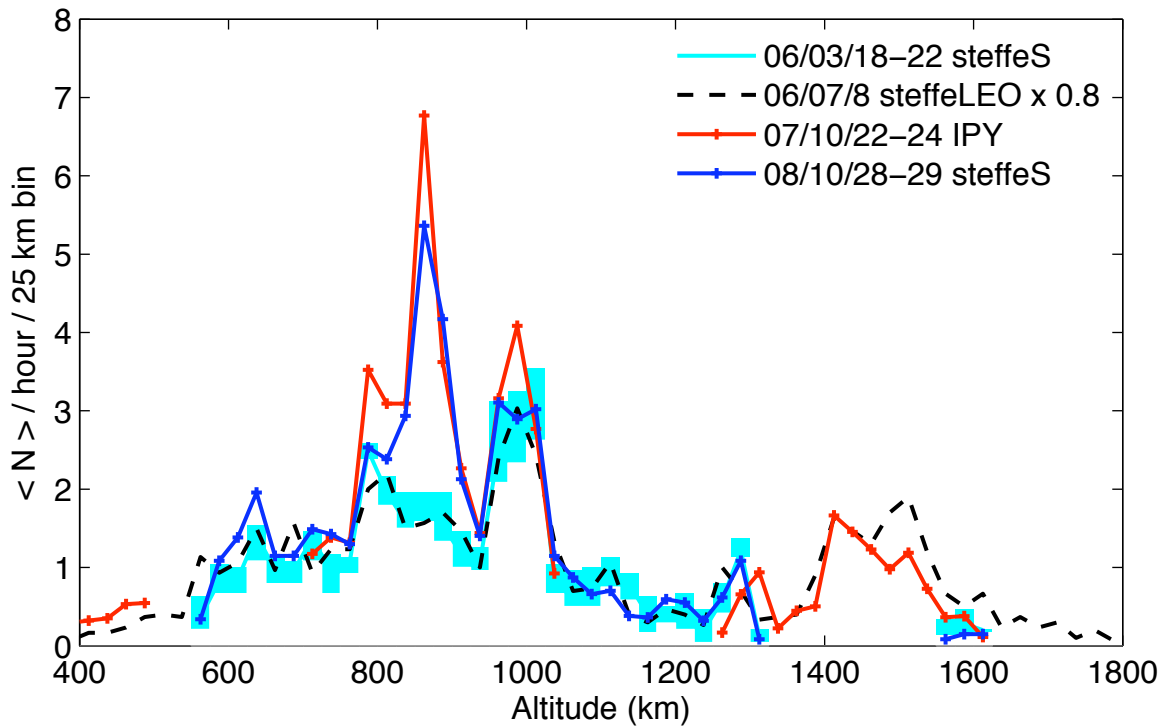

[steffeS@42m] 28-Oct-2008 09:00 – 30-Oct-2008 12:57 ut  
51.0 h / 51.9 h, 2640 events, 51.8 events / h

2008 Oct 28, 09 - Oct 30, 09 UT

2006 Mar 18, 00 - Mar 22, 24 UT

2008 Oct 28, 09  
- Oct 30, 09 UT

2006 Mar 18, 00  
- Mar 22, 24 UT

2007 Oct 22, 00  
- Oct 24, 24 UT

2008 Oct 28, 09  
 - Oct 30, 09 UT

steffeS  
 Altitude zone  
 706 - 1047 km

2006 Mar 18, 00  
 - Mar 22, 24 UT

steffeS  
 Altitude zone  
 706 - 1047 km

2007 Oct 22, 00  
 - Oct 24, 24 UT

IPY  
 Altitude zone  
 706 - 1047 km

2008 Oct 28, 09  
- Oct 30, 09 UT

2008 Oct 28, 09  
- Oct 30, 09 UT

2006 Mar 18, 00  
- Mar 22, 24 UT

2007 Oct 22, 00  
- Oct 24, 24 UT