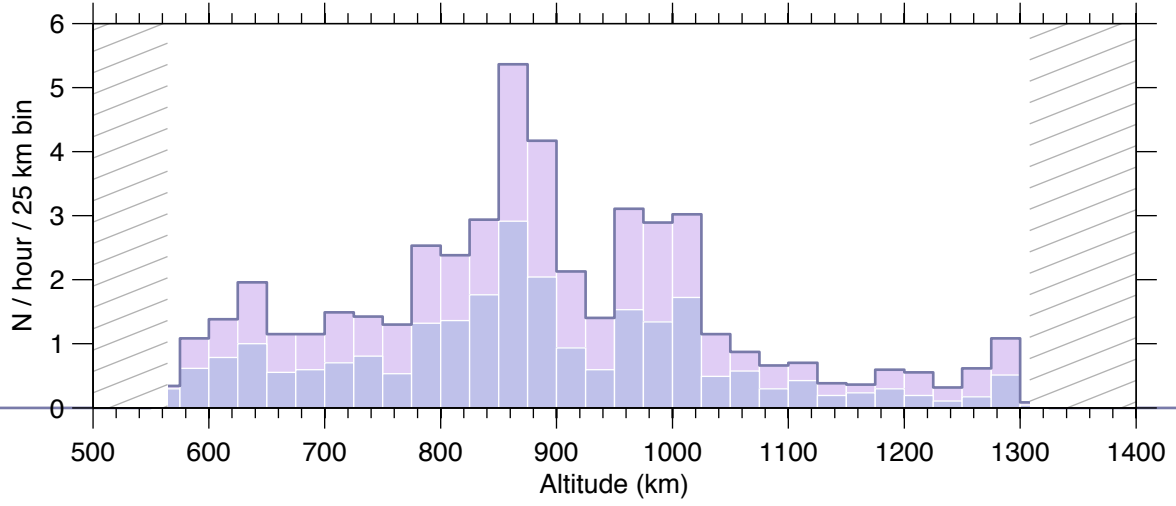

[steffeS@42m] 28-Oct-2008 09:00 – 30-Oct-2008 12:57 ut  
51.0 h / 51.9 h, 2640 events, 51.8 events / h

2008 Oct 28, 09 - Oct 30, 09 UT

2006 Mar 18, 00 - Mar 22, 24 UT

2008 Oct 28, 09  
- Oct 30, 09 UT

2006 Mar 18, 00  
- Mar 22, 24 UT

2007 Oct 22, 00  
- Oct 24, 24 UT

2008 Oct 28, 09  
 - Oct 30, 09 UT

steffeS  
 Altitude zone  
 706 - 1047 km

2006 Mar 18, 00  
 - Mar 22, 24 UT

steffeS  
 Altitude zone  
 706 - 1047 km

2007 Oct 22, 00  
 - Oct 24, 24 UT

IPY  
 Altitude zone  
 706 - 1047 km

2008 Oct 28, 09  
- Oct 30, 09 UT

2008 Oct 28, 09  
- Oct 30, 09 UT

2006 Mar 18, 00  
- Mar 22, 24 UT

2007 Oct 22, 00  
- Oct 24, 24 UT