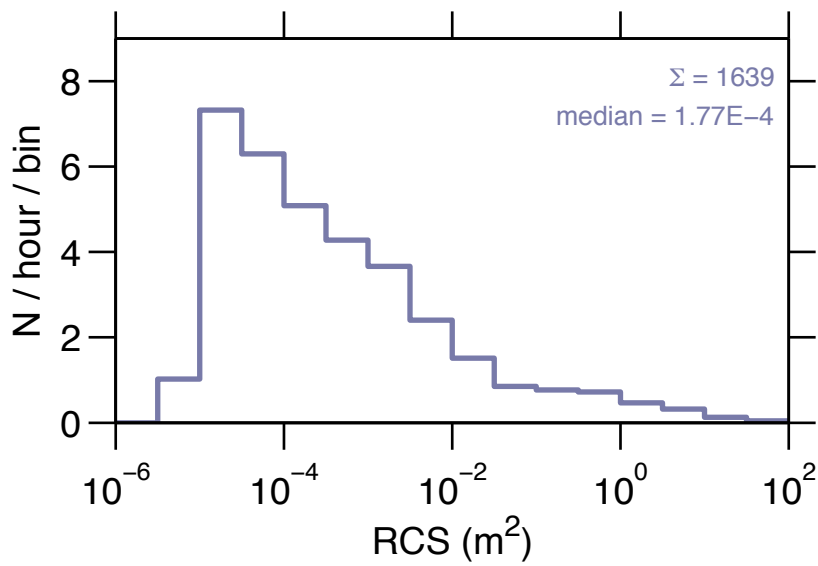

[steffeS@42m] 28-Oct-2008 09:00 – 30-Oct-2008 12:57 ut  
51.0 h / 51.9 h, 2640 events, 51.8 events / h

2008 Oct 28, 09 - Oct 30, 09 UT

2006 Mar 18, 00 - Mar 22, 24 UT

2008 Oct 28, 09  
- Oct 30, 09 UT

2006 Mar 18, 00  
- Mar 22, 24 UT

2007 Oct 22, 00  
- Oct 24, 24 UT

2008 Oct 28, 09  
 - Oct 30, 09 UT

steffeS  
 Altitude zone  
 706 - 1047 km

2006 Mar 18, 00  
 - Mar 22, 24 UT

steffeS  
 Altitude zone  
 706 - 1047 km

2007 Oct 22, 00  
 - Oct 24, 24 UT

IPY  
 Altitude zone  
 706 - 1047 km

2008 Oct 28, 09  
- Oct 30, 09 UT

2008 Oct 28, 09  
- Oct 30, 09 UT

2006 Mar 18, 00  
- Mar 22, 24 UT

2007 Oct 22, 00  
- Oct 24, 24 UT