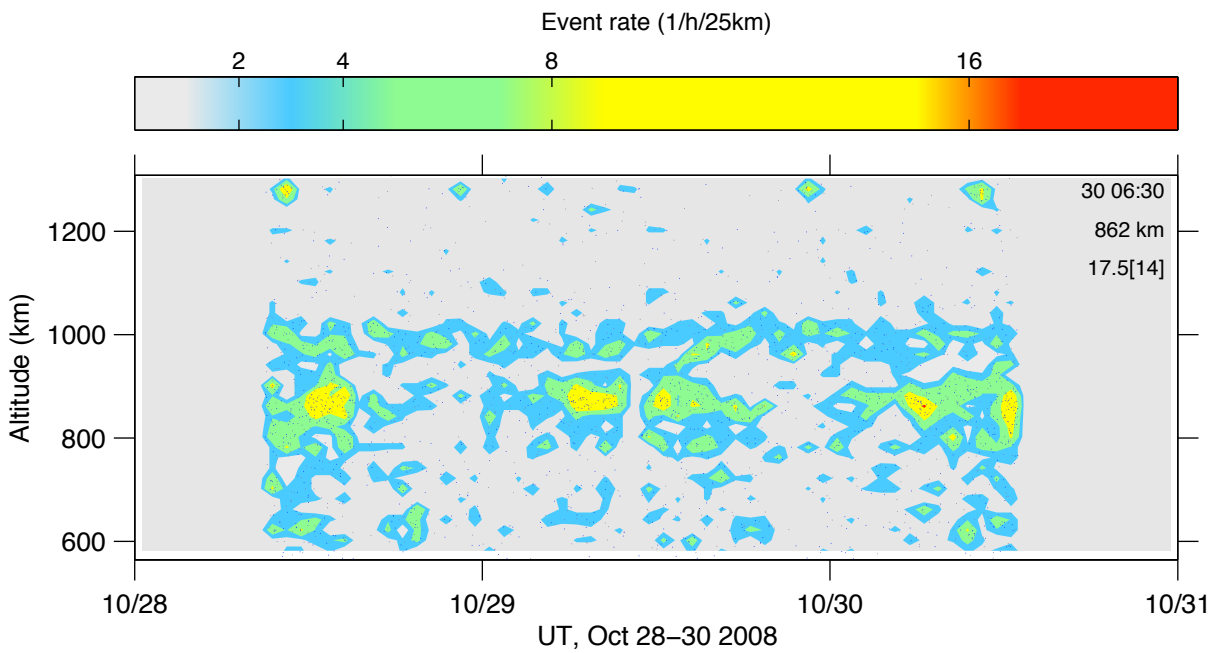

[steffeS@42m] 28-Oct-2008 09:00 – 30-Oct-2008 12:57 ut  
51.0 h / 51.9 h, 2640 events, 51.8 events / h

2008 Oct 28, 09 - Oct 30, 09 UT

2006 Mar 18, 00 - Mar 22, 24 UT

2008 Oct 28, 09  
- Oct 30, 09 UT

2006 Mar 18, 00  
- Mar 22, 24 UT

2007 Oct 22, 00  
- Oct 24, 24 UT

2008 Oct 28, 09  
 - Oct 30, 09 UT

steffeS  
 Altitude zone  
 706 - 1047 km

2006 Mar 18, 00  
 - Mar 22, 24 UT

steffeS  
 Altitude zone  
 706 - 1047 km

2007 Oct 22, 00  
 - Oct 24, 24 UT

IPY  
 Altitude zone  
 706 - 1047 km

2008 Oct 28, 09  
- Oct 30, 09 UT

2008 Oct 28, 09  
- Oct 30, 09 UT

2006 Mar 18, 00  
- Mar 22, 24 UT

2007 Oct 22, 00  
- Oct 24, 24 UT