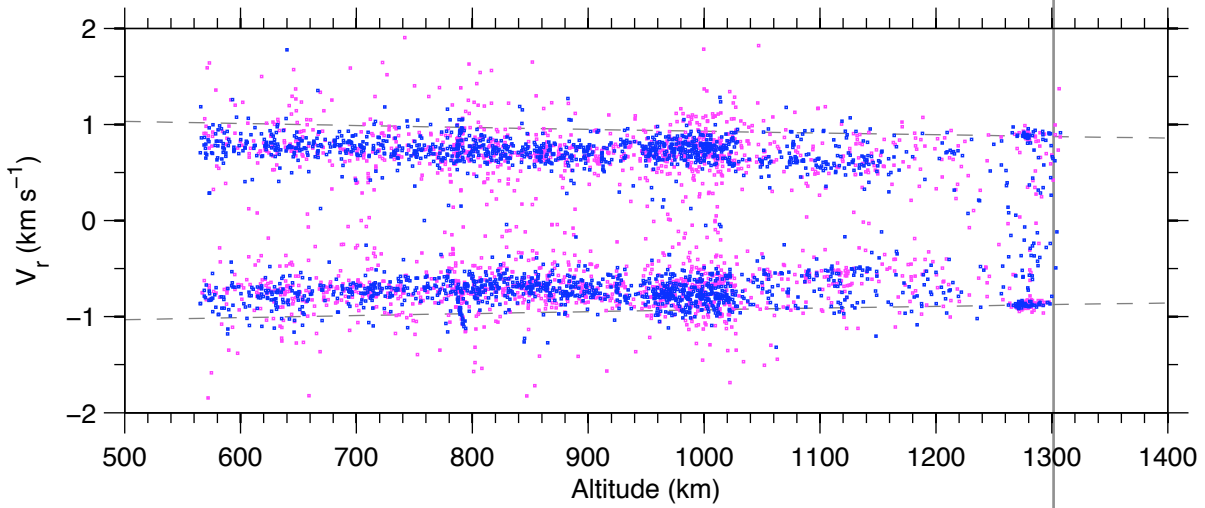

[steffeS@42m] 28-Oct-2008 09:00 – 30-Oct-2008 12:57 ut  
51.0 h / 51.9 h, 2640 events, 51.8 events / h

2008 Oct 28, 09 - Oct 30, 09 UT

2006 Mar 18, 00 - Mar 22, 24 UT

2008 Oct 28, 09  
- Oct 30, 09 UT

2006 Mar 18, 00  
- Mar 22, 24 UT

2007 Oct 22, 00  
- Oct 24, 24 UT

2008 Oct 28, 09  
 - Oct 30, 09 UT

steffeS  
 Altitude zone  
 706 - 1047 km

2006 Mar 18, 00  
 - Mar 22, 24 UT

steffeS  
 Altitude zone  
 706 - 1047 km

2007 Oct 22, 00  
 - Oct 24, 24 UT

IPY  
 Altitude zone  
 706 - 1047 km

2008 Oct 28, 09  
- Oct 30, 09 UT

2008 Oct 28, 09  
- Oct 30, 09 UT

2006 Mar 18, 00  
- Mar 22, 24 UT

2007 Oct 22, 00  
- Oct 24, 24 UT