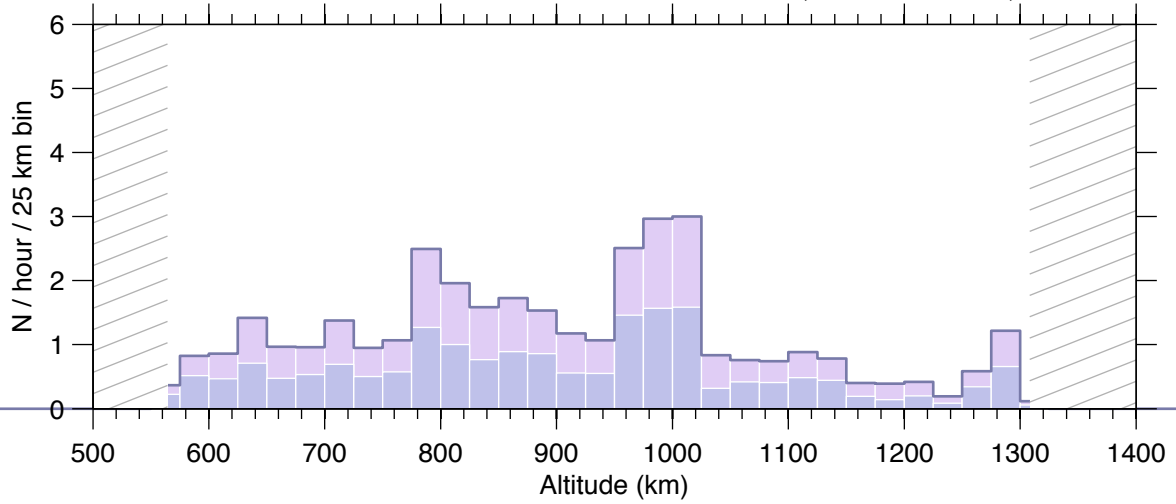

[steffeS@42m] 28-Oct-2008 09:00 – 30-Oct-2008 12:57 ut  
51.0 h / 51.9 h, 2640 events, 51.8 events / h

2008 Oct 28, 09 - Oct 30, 09 UT

2006 Mar 18, 00 - Mar 22, 24 UT

2008 Oct 28, 09  
- Oct 30, 09 UT

2006 Mar 18, 00  
- Mar 22, 24 UT

2007 Oct 22, 00  
- Oct 24, 24 UT

2008 Oct 28, 09  
 - Oct 30, 09 UT

steffeS  
 Altitude zone  
 706 - 1047 km

2006 Mar 18, 00  
 - Mar 22, 24 UT

steffeS  
 Altitude zone  
 706 - 1047 km

2007 Oct 22, 00  
 - Oct 24, 24 UT

IPY  
 Altitude zone  
 706 - 1047 km

2008 Oct 28, 09  
- Oct 30, 09 UT

2008 Oct 28, 09  
- Oct 30, 09 UT

2006 Mar 18, 00  
- Mar 22, 24 UT

2007 Oct 22, 00  
- Oct 24, 24 UT