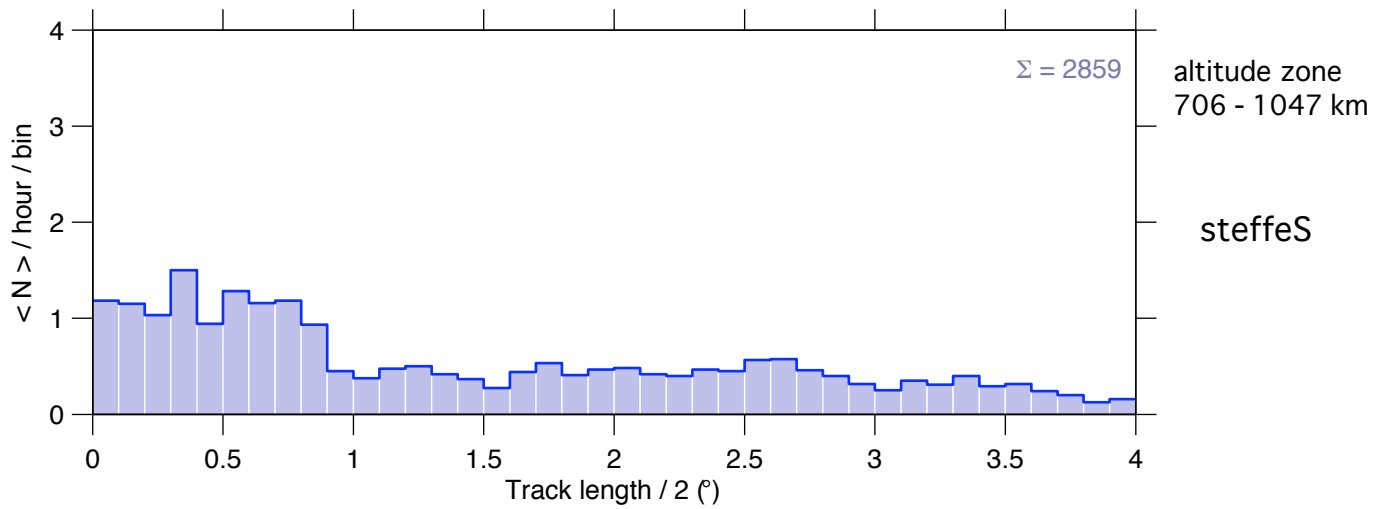

2007 Oct 22, 00  
- Oct 24, 24 UT

2008 Oct 28, 09  
 - Oct 30, 09 UT

steffeS  
 Altitude zone  
 706 - 1047 km

2006 Mar 18, 00  
 - Mar 22, 24 UT

steffeS  
 Altitude zone  
 706 - 1047 km

2007 Oct 22, 00  
 - Oct 24, 24 UT

IPY  
 Altitude zone  
 706 - 1047 km

2008 Oct 28, 09  
- Oct 30, 09 UT

2008 Oct 28, 09  
- Oct 30, 09 UT

2006 Mar 18, 00  
- Mar 22, 24 UT

2007 Oct 22, 00  
- Oct 24, 24 UT