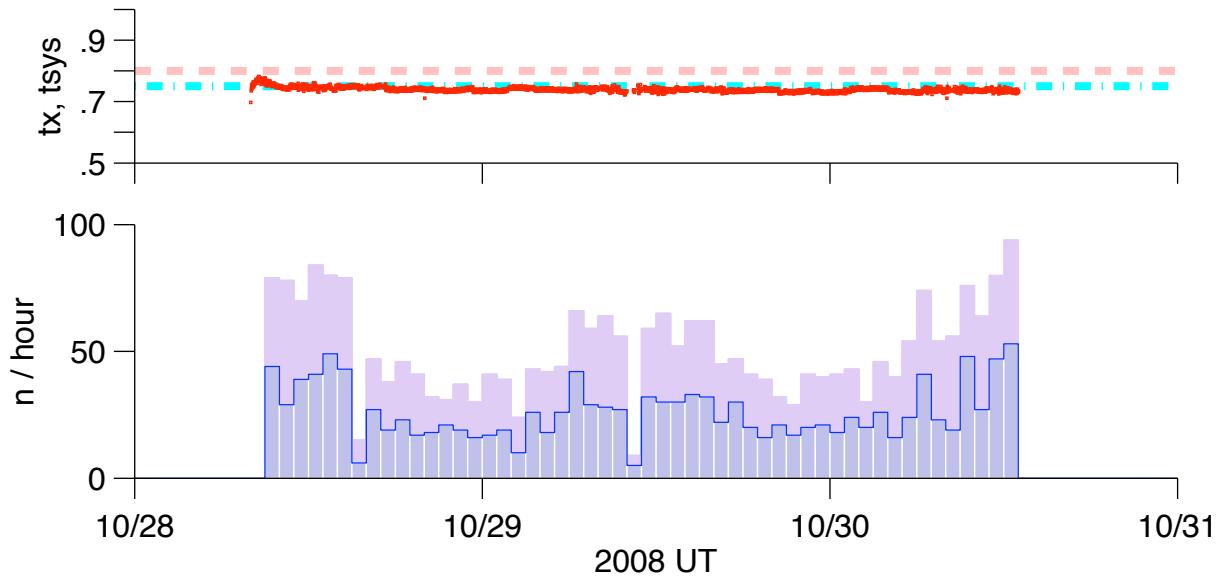

[steffeS@42m] 28-Oct-2008 09:00 – 30-Oct-2008 12:57 ut  
51.0 h / 51.9 h, 2640 events, 51.8 events / h

2008 Oct 28, 09 - Oct 30, 09 UT

2006 Mar 18, 00 - Mar 22, 24 UT

2008 Oct 28, 09  
- Oct 30, 09 UT

2006 Mar 18, 00  
- Mar 22, 24 UT

2007 Oct 22, 00  
- Oct 24, 24 UT

2008 Oct 28, 09  
 - Oct 30, 09 UT

steffeS  
 Altitude zone  
 706 - 1047 km

2006 Mar 18, 00  
 - Mar 22, 24 UT

steffeS  
 Altitude zone  
 706 - 1047 km

2007 Oct 22, 00  
 - Oct 24, 24 UT

IPY  
 Altitude zone  
 706 - 1047 km

2008 Oct 28, 09  
- Oct 30, 09 UT

2008 Oct 28, 09  
- Oct 30, 09 UT

2006 Mar 18, 00  
- Mar 22, 24 UT

2007 Oct 22, 00  
- Oct 24, 24 UT