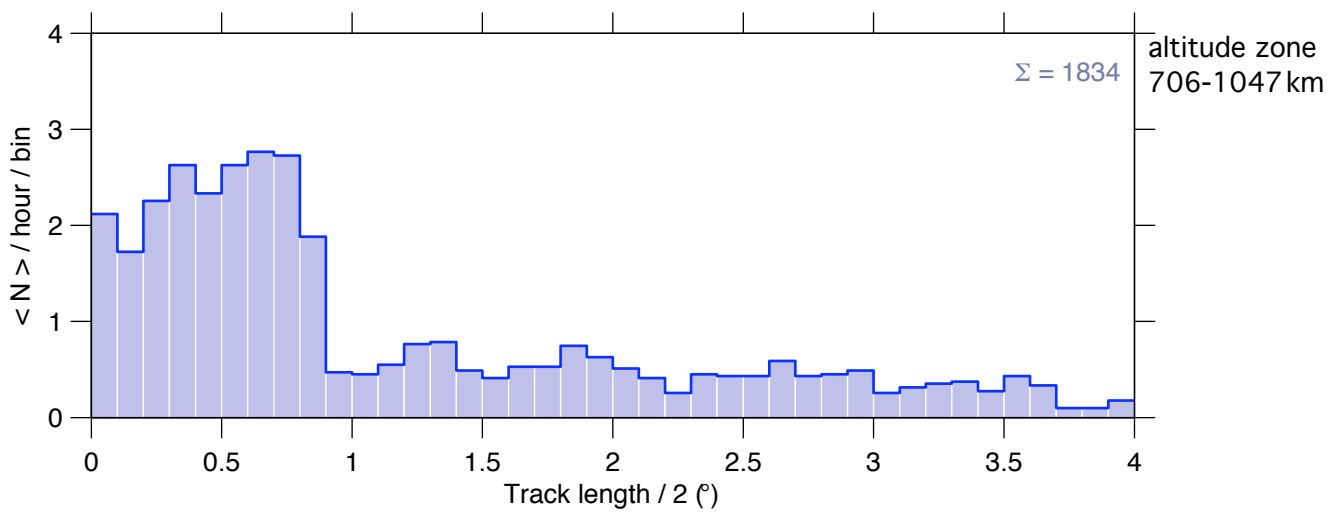

2007 Oct 22, 00  
- Oct 24, 24 UT

2008 Oct 28, 09  
 - Oct 30, 09 UT

steffeS  
 Altitude zone  
 706 - 1047 km

2006 Mar 18, 00  
 - Mar 22, 24 UT

steffeS  
 Altitude zone  
 706 - 1047 km

2007 Oct 22, 00  
 - Oct 24, 24 UT

IPY  
 Altitude zone  
 706 - 1047 km

2008 Oct 28, 09  
- Oct 30, 09 UT

2008 Oct 28, 09  
- Oct 30, 09 UT

2006 Mar 18, 00  
- Mar 22, 24 UT

2007 Oct 22, 00  
- Oct 24, 24 UT