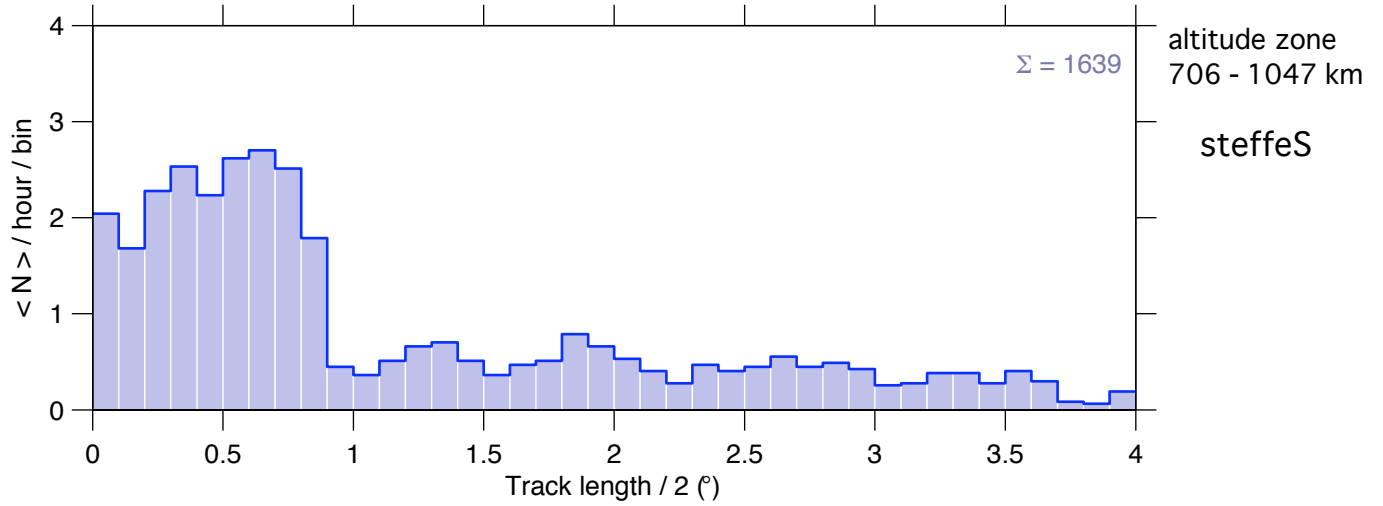

2007 Oct 22, 00  
- Oct 24, 24 UT

2008 Oct 28, 09  
 - Oct 30, 09 UT

steffeS  
 Altitude zone  
 706 - 1047 km

2006 Mar 18, 00  
 - Mar 22, 24 UT

steffeS  
 Altitude zone  
 706 - 1047 km

2007 Oct 22, 00  
 - Oct 24, 24 UT

IPY  
 Altitude zone  
 706 - 1047 km

2008 Oct 28, 09  
- Oct 30, 09 UT

2008 Oct 28, 09  
- Oct 30, 09 UT

2006 Mar 18, 00  
- Mar 22, 24 UT

2007 Oct 22, 00  
- Oct 24, 24 UT