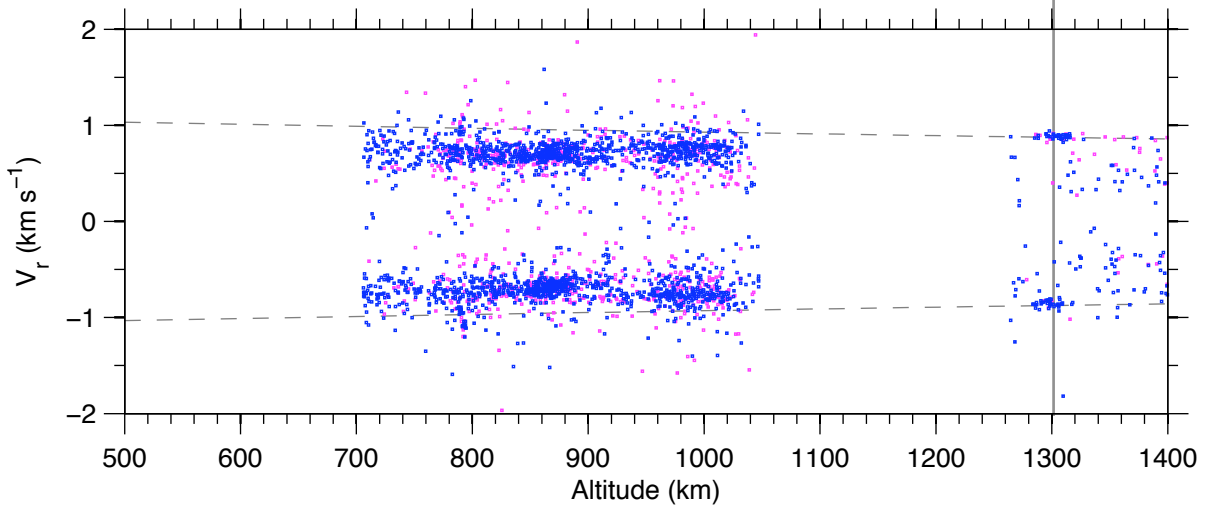

[steffeS@42m] 28-Oct-2008 09:00 – 30-Oct-2008 12:57 ut  
51.0 h / 51.9 h, 2640 events, 51.8 events / h

2008 Oct 28, 09 - Oct 30, 09 UT

2006 Mar 18, 00 - Mar 22, 24 UT

2008 Oct 28, 09  
- Oct 30, 09 UT

2006 Mar 18, 00  
- Mar 22, 24 UT

2007 Oct 22, 00  
- Oct 24, 24 UT

2008 Oct 28, 09  
 - Oct 30, 09 UT

steffeS  
 Altitude zone  
 706 - 1047 km

2006 Mar 18, 00  
 - Mar 22, 24 UT

steffeS  
 Altitude zone  
 706 - 1047 km

2007 Oct 22, 00  
 - Oct 24, 24 UT

IPY  
 Altitude zone  
 706 - 1047 km

2008 Oct 28, 09  
- Oct 30, 09 UT

2008 Oct 28, 09  
- Oct 30, 09 UT

2006 Mar 18, 00  
- Mar 22, 24 UT

2007 Oct 22, 00  
- Oct 24, 24 UT