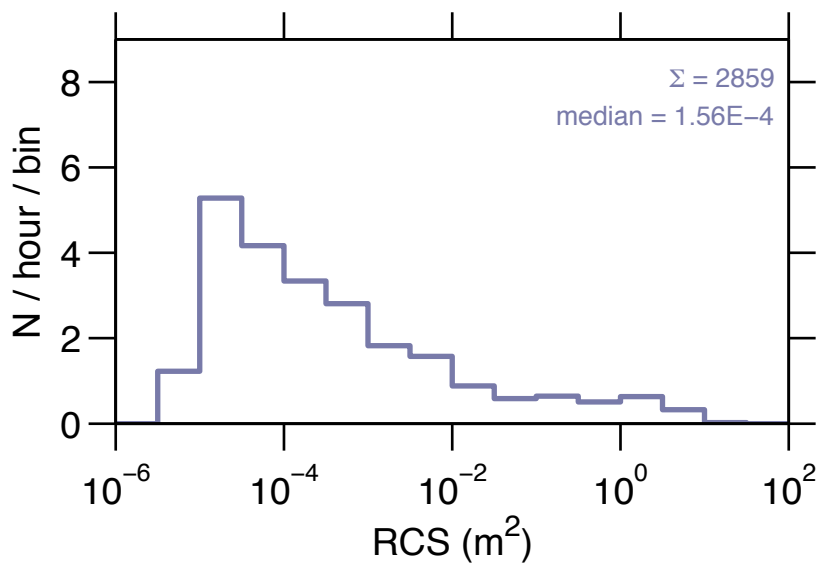

2007 Oct 22, 00  
- Oct 24, 24 UT

2008 Oct 28, 09  
 - Oct 30, 09 UT

steffeS  
 Altitude zone  
 706 - 1047 km

2006 Mar 18, 00  
 - Mar 22, 24 UT

steffeS  
 Altitude zone  
 706 - 1047 km

2007 Oct 22, 00  
 - Oct 24, 24 UT

IPY  
 Altitude zone  
 706 - 1047 km

2008 Oct 28, 09  
- Oct 30, 09 UT

2008 Oct 28, 09  
- Oct 30, 09 UT

2006 Mar 18, 00  
- Mar 22, 24 UT

2007 Oct 22, 00  
- Oct 24, 24 UT