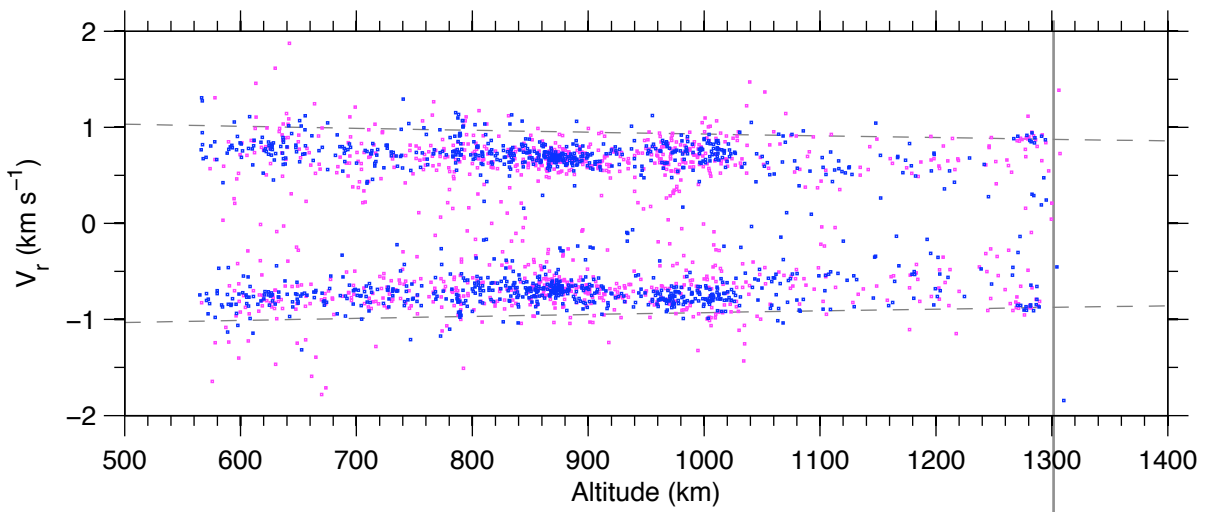

[steffeS@42m] 28-Oct-2008 09:00 – 30-Oct-2008 12:57 ut  
51.0 h / 51.9 h, 2640 events, 51.8 events / h

2008 Oct 28, 09 - Oct 30, 09 UT

2006 Mar 18, 00 - Mar 22, 24 UT

2008 Oct 28, 09  
- Oct 30, 09 UT

2006 Mar 18, 00  
- Mar 22, 24 UT

2007 Oct 22, 00  
- Oct 24, 24 UT

2008 Oct 28, 09  
 - Oct 30, 09 UT

steffeS  
 Altitude zone  
 706 - 1047 km

2006 Mar 18, 00  
 - Mar 22, 24 UT

steffeS  
 Altitude zone  
 706 - 1047 km

2007 Oct 22, 00  
 - Oct 24, 24 UT

IPY  
 Altitude zone  
 706 - 1047 km

2008 Oct 28, 09  
- Oct 30, 09 UT

2008 Oct 28, 09  
- Oct 30, 09 UT

2006 Mar 18, 00  
- Mar 22, 24 UT

2007 Oct 22, 00  
- Oct 24, 24 UT