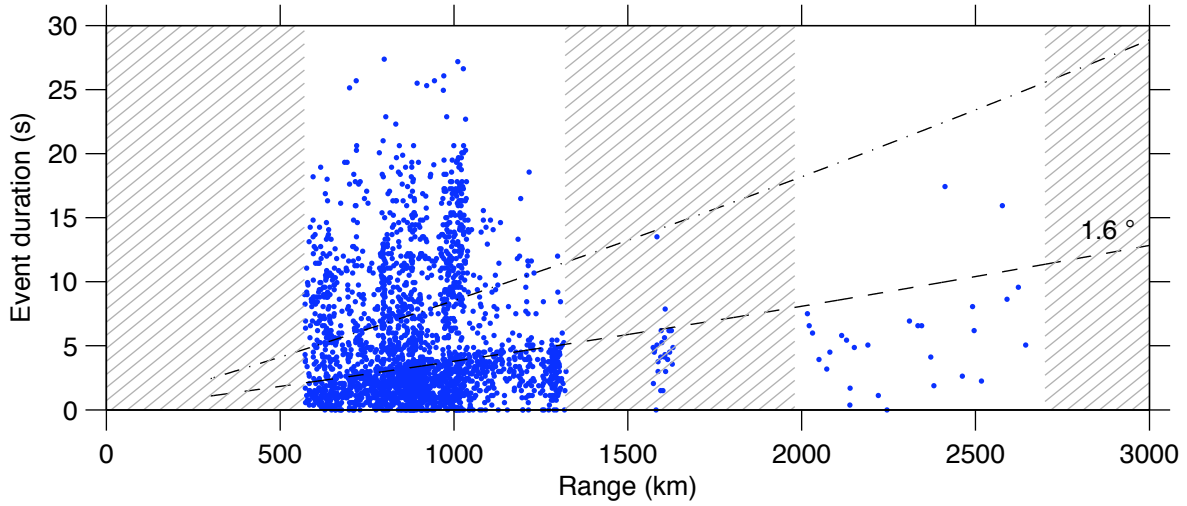

2007 Oct 22, 00  
- Oct 24, 24 UT

2008 Oct 28, 09  
 - Oct 30, 09 UT

steffeS  
 Altitude zone  
 706 - 1047 km

2006 Mar 18, 00  
 - Mar 22, 24 UT

steffeS  
 Altitude zone  
 706 - 1047 km

2007 Oct 22, 00  
 - Oct 24, 24 UT

IPY  
 Altitude zone  
 706 - 1047 km

2008 Oct 28, 09  
- Oct 30, 09 UT

2008 Oct 28, 09  
- Oct 30, 09 UT

2006 Mar 18, 00  
- Mar 22, 24 UT

2007 Oct 22, 00  
- Oct 24, 24 UT