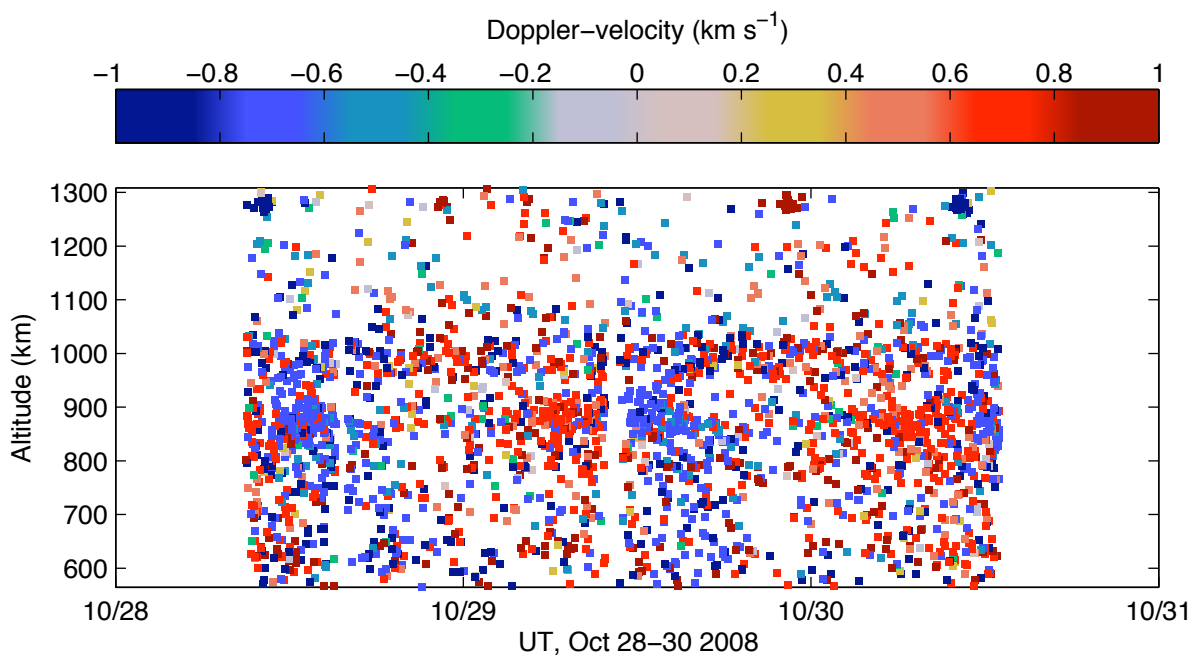

[steffeS@42m] 28-Oct-2008 09:00 – 30-Oct-2008 12:57 ut  
51.0 h / 51.9 h, 2640 events, 51.8 events / h

2008 Oct 28, 09 - Oct 30, 09 UT

2006 Mar 18, 00 - Mar 22, 24 UT

2008 Oct 28, 09  
- Oct 30, 09 UT

2006 Mar 18, 00  
- Mar 22, 24 UT

2007 Oct 22, 00  
- Oct 24, 24 UT

2008 Oct 28, 09  
 - Oct 30, 09 UT

steffeS  
 Altitude zone  
 706 - 1047 km

2006 Mar 18, 00  
 - Mar 22, 24 UT

steffeS  
 Altitude zone  
 706 - 1047 km

2007 Oct 22, 00  
 - Oct 24, 24 UT

IPY  
 Altitude zone  
 706 - 1047 km

2008 Oct 28, 09  
- Oct 30, 09 UT

2008 Oct 28, 09  
- Oct 30, 09 UT

2006 Mar 18, 00  
- Mar 22, 24 UT

2007 Oct 22, 00  
- Oct 24, 24 UT